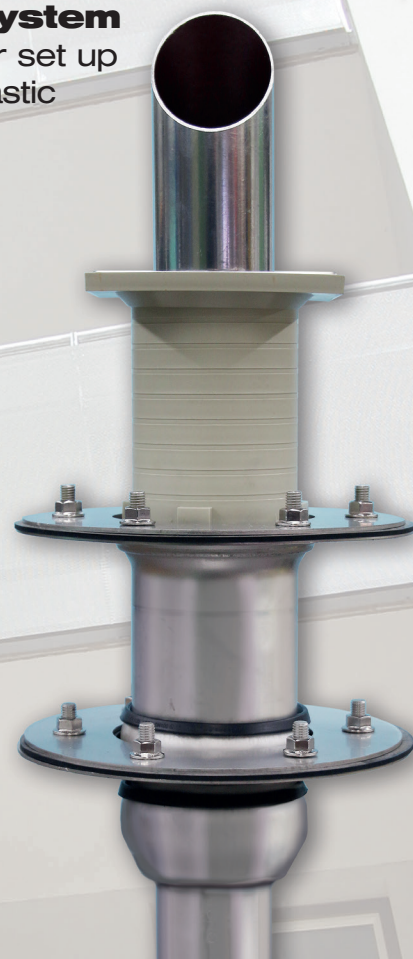

X
L
O
R
O

www.loro-x.com

LORO®

LORO-X Balcony Drainage Made of Stainless Steel, Series V

Variable Balcony Drainage System

with only one base body and modular set up elements for balcony seals of liquid plastic or roofing sheets

- installation of base body and set up elements temporally independent
- modular set up elements for all kinds of balcony structures
- set up elements exchangeable when renovating
- made of high-quality stainless steel

New:

- two-piece version for thermally insulated balconies
- with up edged bonding flanges for installation in wall or corner areas

- two-piece version
- with clamping flange and bonding flange
- strainer round, without pipe penetration

- one-piece version
- with bonding flange
- strainer quadratic, with pipe penetration

- two-piece version
- with bonding flange
- strainer quadratic, without pipe penetration

System Set Up

LORO-X Balcony Drainage, Series V made of stainless steel, DN 70