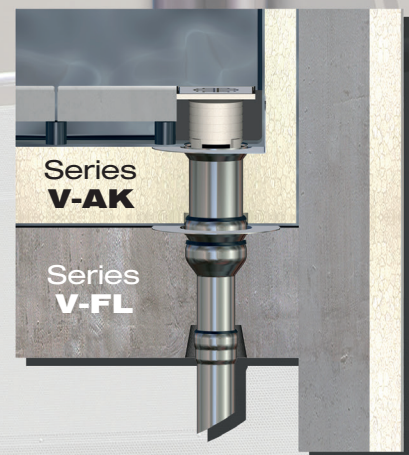

New:

- two-piece version for thermally insulated balconies
- with up edged bonding flanges for installation in wall or corner areas

- two-piece version
- with clamping flange and bonding flange
- strainer round, without pipe penetration

- one-piece version
- with bonding flange
- strainer quadratic, with pipe penetration

- two-piece version
- with bonding flange
- strainer quadratic, without pipe penetration

System Set Up

LORO-X Balcony Drainage, Series V made of stainless steel, DN 70

Variable balcony drainage system with only one base body and modular set up elements, for application on balconies with liquid plastic sealing or sealing sheets

Attention: Please order downpipes separately.

* Adapt the flange during installation in Series V-AK.