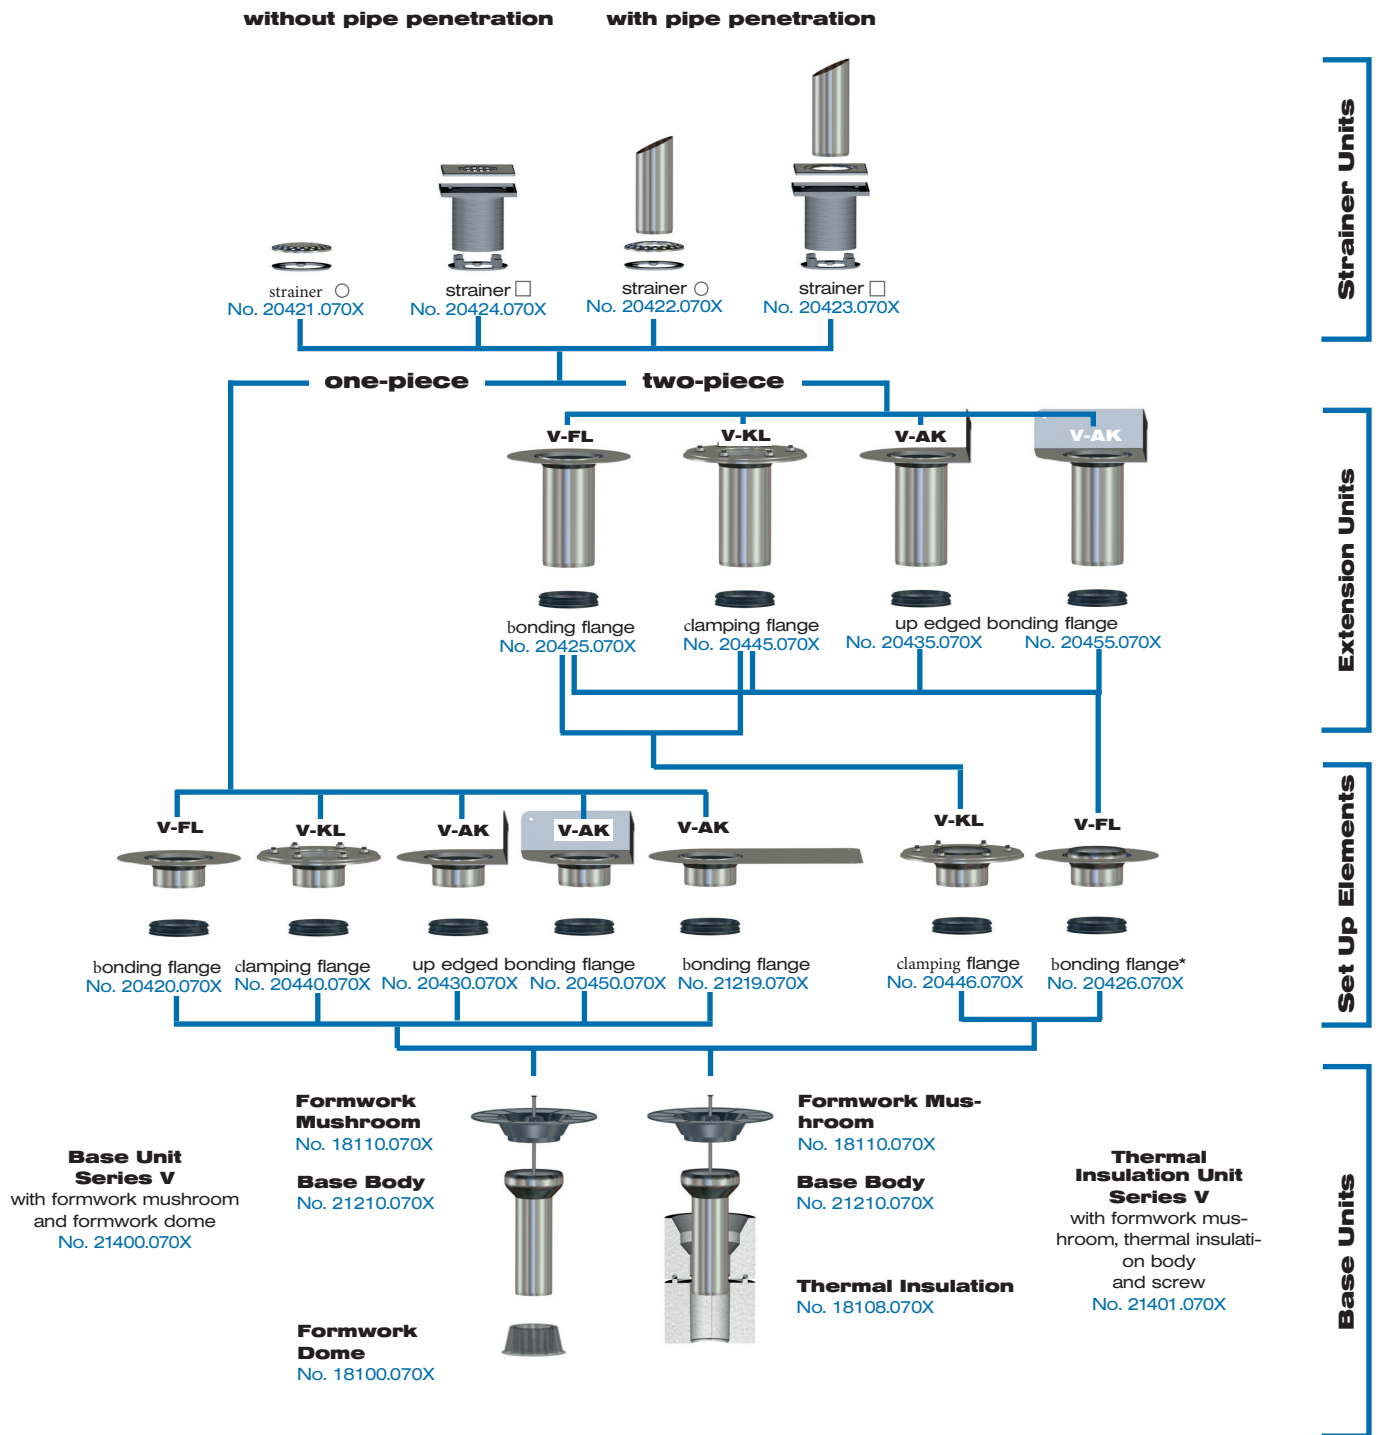

New:

- two-piece version for thermally insulated balconies
- with up edged bonding flanges for installation in wall or corner areas

- two-piece version
- with clamping flange and bonding flange
- strainer round, without pipe penetration

- one-piece version
- with bonding flange
- strainer quadratic, with pipe penetration

- two-piece version
- with bonding flange
- strainer quadratic, without pipe penetration

System Set Up

LORO-X Balcony Drainage, Series V made of stainless steel, DN 70

Variable balcony drainage system with only one base body and modular set up elements, for application on balconies with liquid plastic sealing or sealing sheets

Attention: Please order downpipes separately.

* Adapt the flange during installation in Series V-AK.