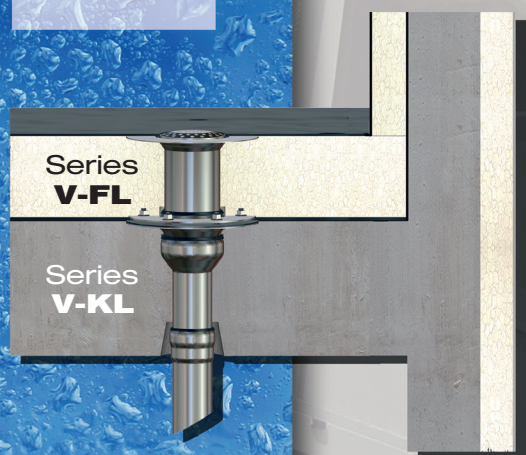

X
L
O
R
O

www.loro-x.com

LORO®

LORO-X Balcony Drainage Made of Stainless Steel, Series V

Variable Balcony Drainage System

with only one base body and modular set up elements for balcony seals of liquid plastic or roofing sheets

- installation of base body and set up elements temporally independent
- modular set up elements for all kinds of balcony structures
- set up elements exchangeable when renovating
- made of high-quality stainless steel

New:

- two-piece version for thermally insulated balconies
- with up edged bonding flanges for installation in wall or corner areas

- two-piece version
- with clamping flange and bonding flange
- strainer round, without pipe penetration

- one-piece version
- with bonding flange
- strainer quadratic, with pipe penetration

- two-piece version
- with bonding flange
- strainer quadratic, without pipe penetration

System Set Up

LORO-X Balcony Drainage, Series V made of stainless steel, DN 70