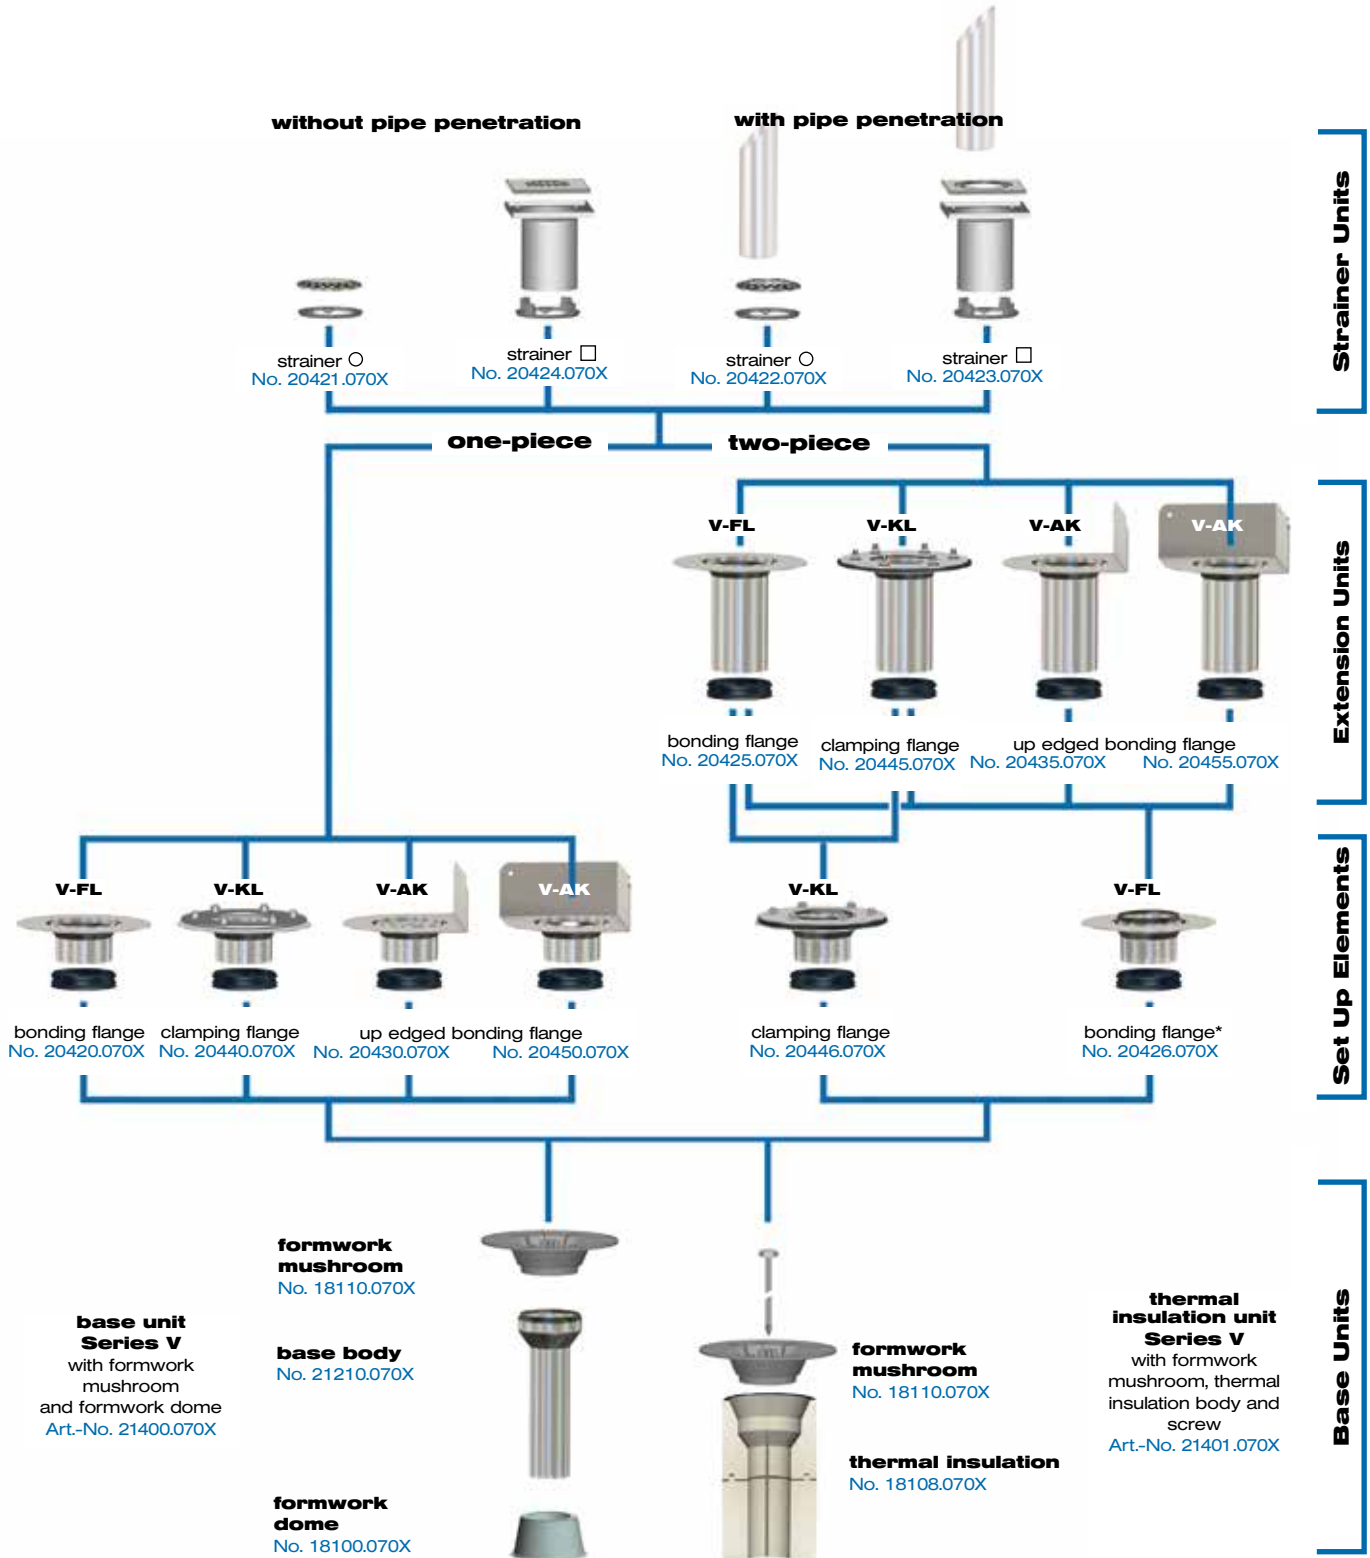

LORO-X Balcony Drainage, Series V made of stainless steel, DN 70

Variable balcony drainage system with only one base body and modular set up elements.
For application on balconies with liquid plastic sealing or roofing sheets.

Attention: Please order downpipes separately.

* Adapt the flange for installation in Series V-AK.