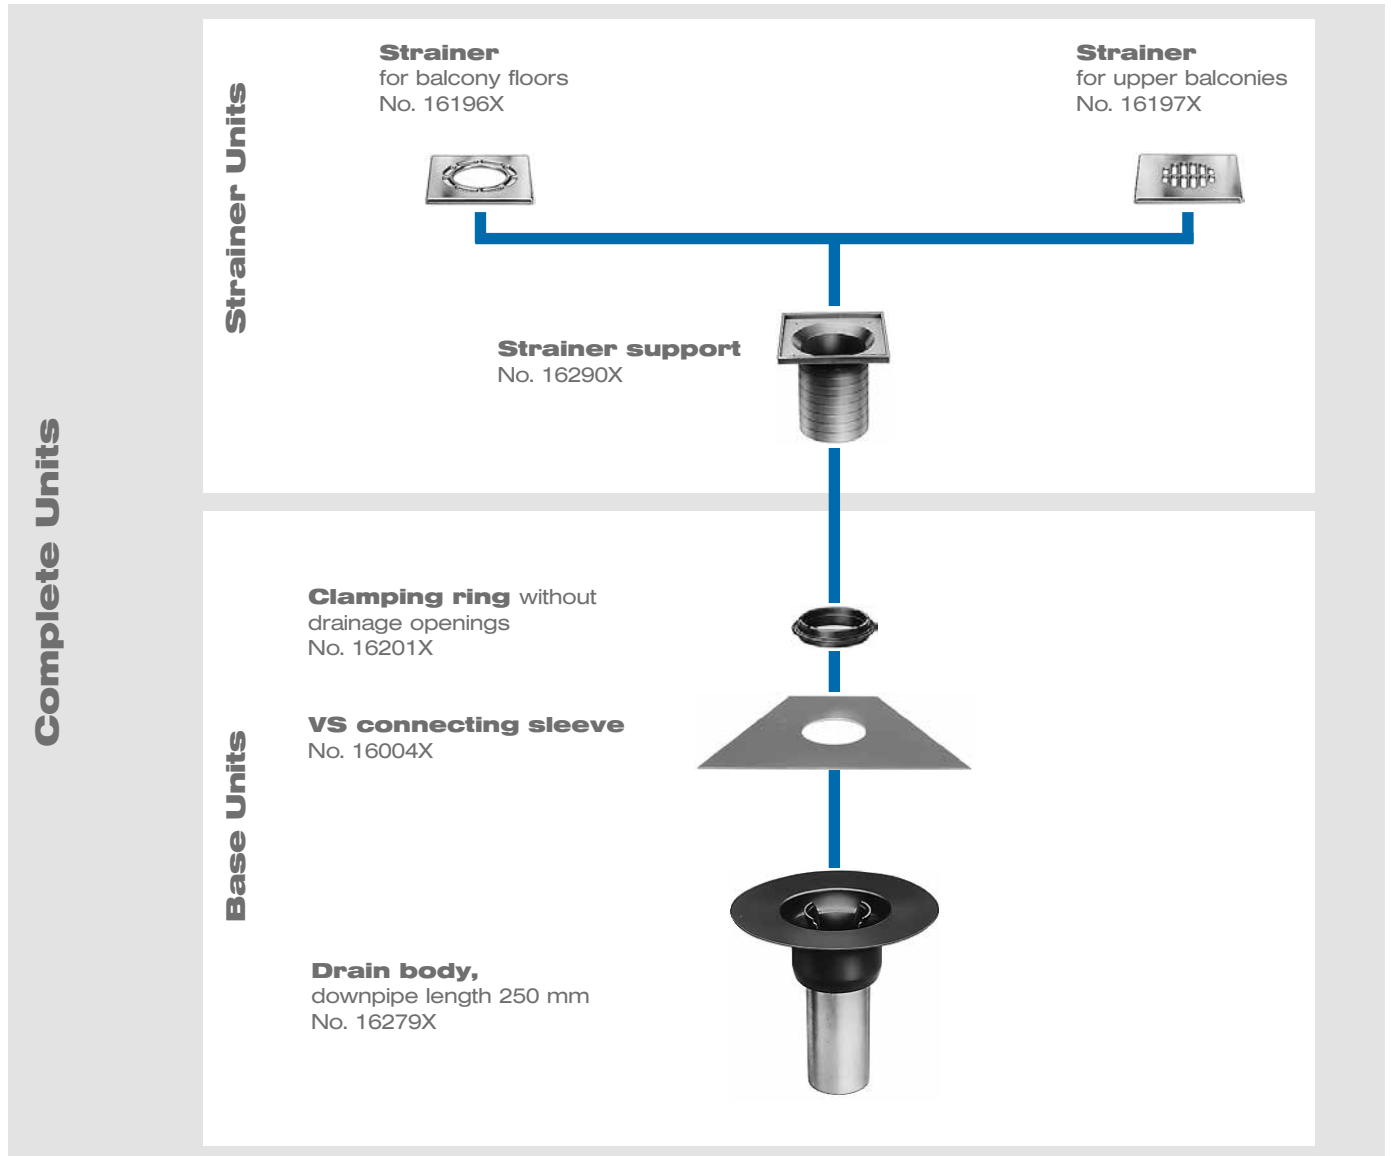

Setup Diagram/System Components

Series HF:

LORO Balcony Direct Drains with VS Connecting Sleeve

DN 70 and DN 100, made of steel

LORO direct drains, Series HF, are delivered as complete units. But alternatively part units (drain body base unit, strainer unit) can be put together for respective installation purposes.

Upon request, LORO direct drains, Series HF, are also available with thermal insulation and extension cartridge for thermally insulated ceilings. They can be used in combination, e. g. direct drain with connecting sleeve, Series H, and extension cartridge with VS connecting sleeve.