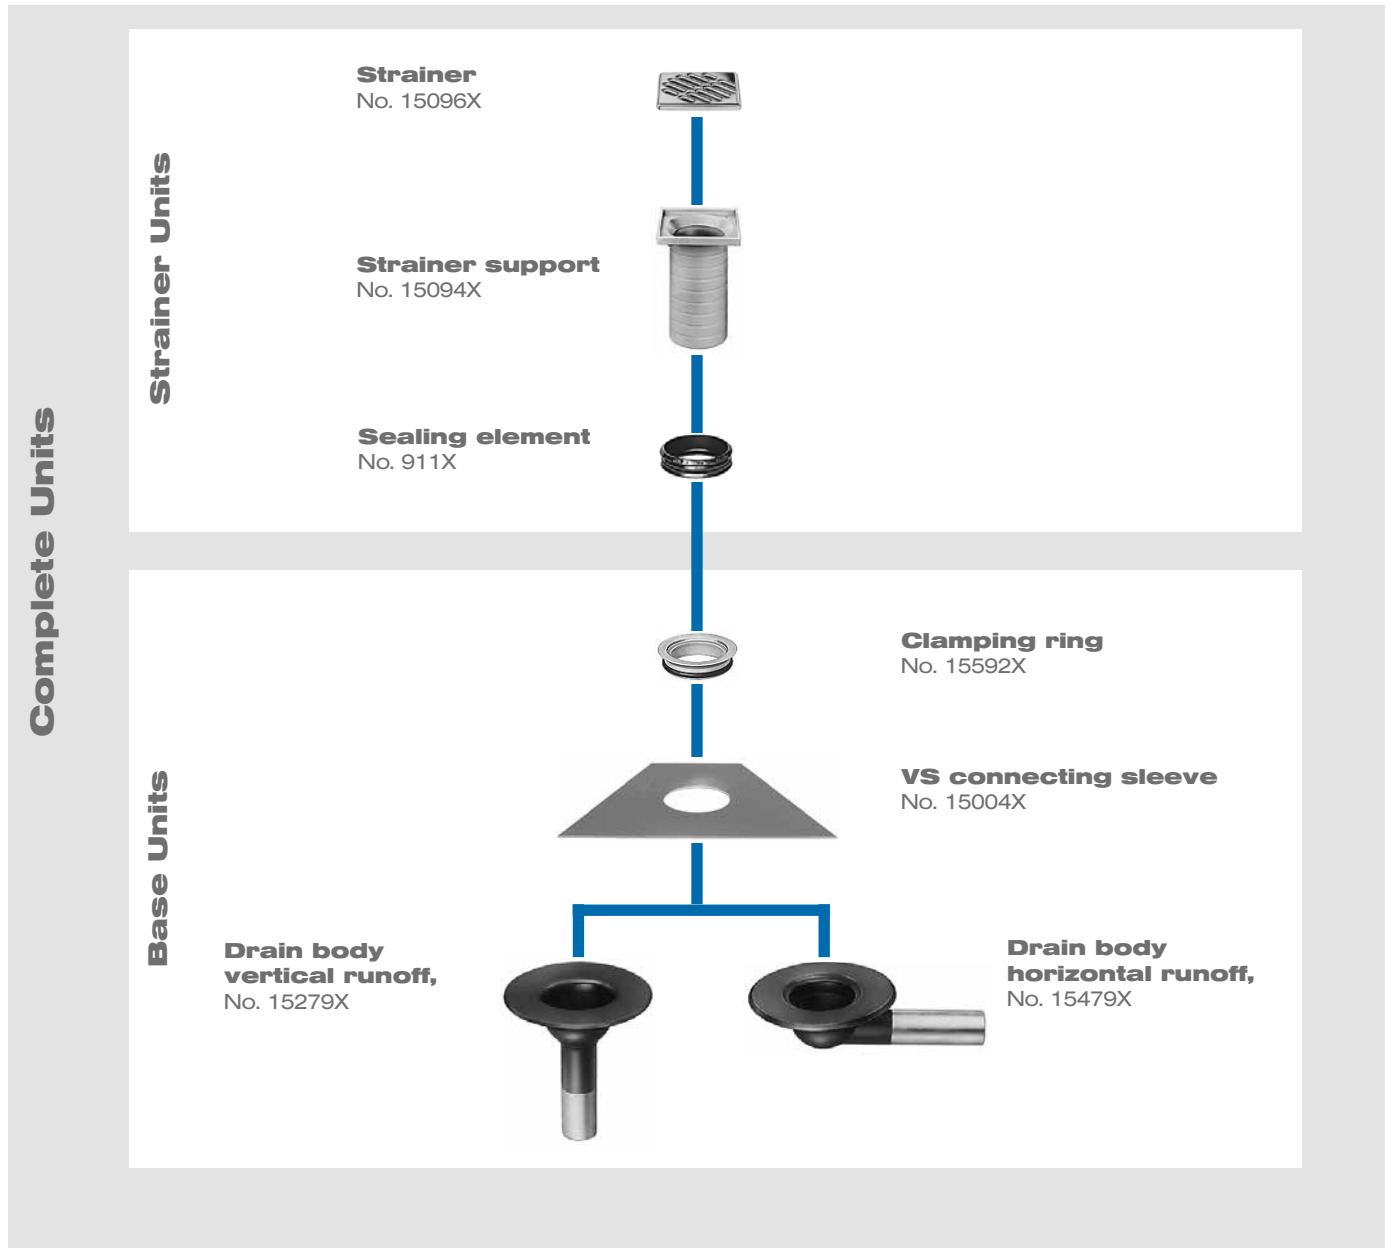

Setup Diagram/System Components

Series FF:

**LORO Balcony Single Drains with VS Connecting Sleeve**

DN 50 and DN 70, made of galvanized steel

LORO balcony drains, Series FF, are delivered as complete units. But alternatively part units (drain body base unit, strainer unit) can be put together for respective installation purposes.

Upon request, LORO balcony drains, Series FF, are also available with thermal insulation and extension cartridge for thermally insulated ceilings. They can be used in combination, e. g. balcony drain with connecting sleeve, Series E/F, and extension cartridge with VS connecting sleeve.