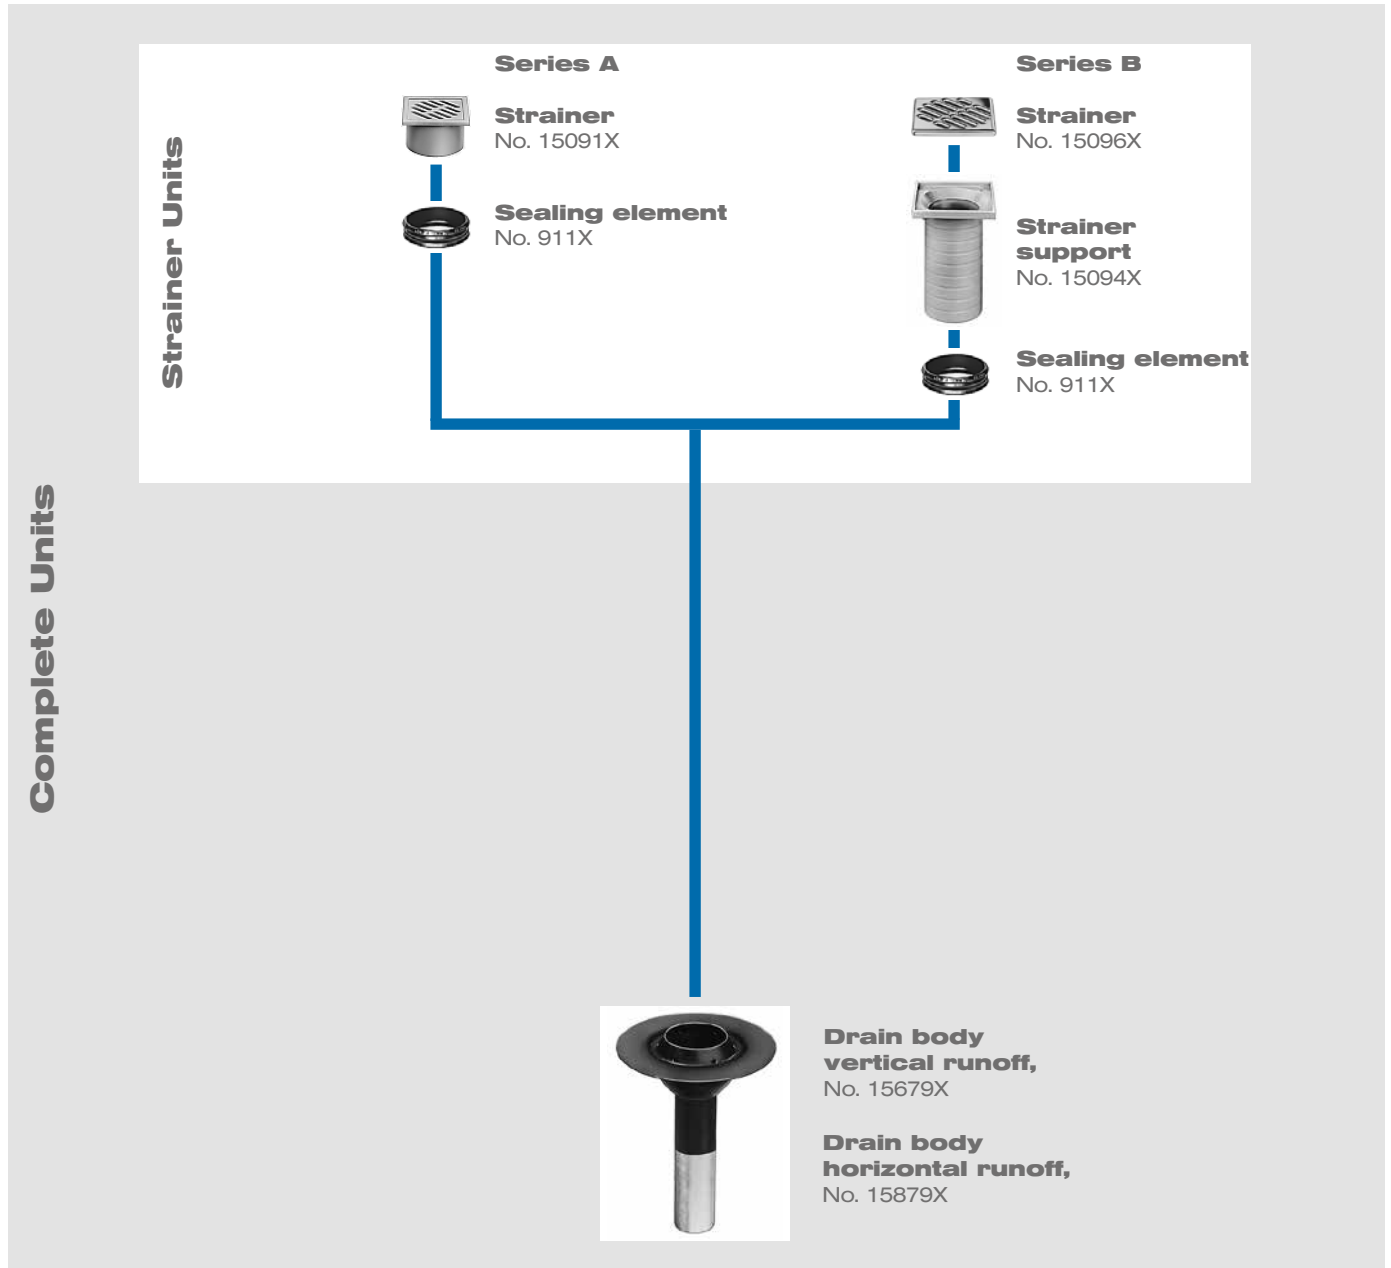

Setup Diagram/System Components

Series A and B:
LORO Balcony Single Drains with Supporting Edge

DN 50 and DN 70, made of steel

LORO Balcony drains, Series A and B, are delivered as complete units. However, they can alternatively also be put together from part units (strainer units) or from single parts for the respective application.