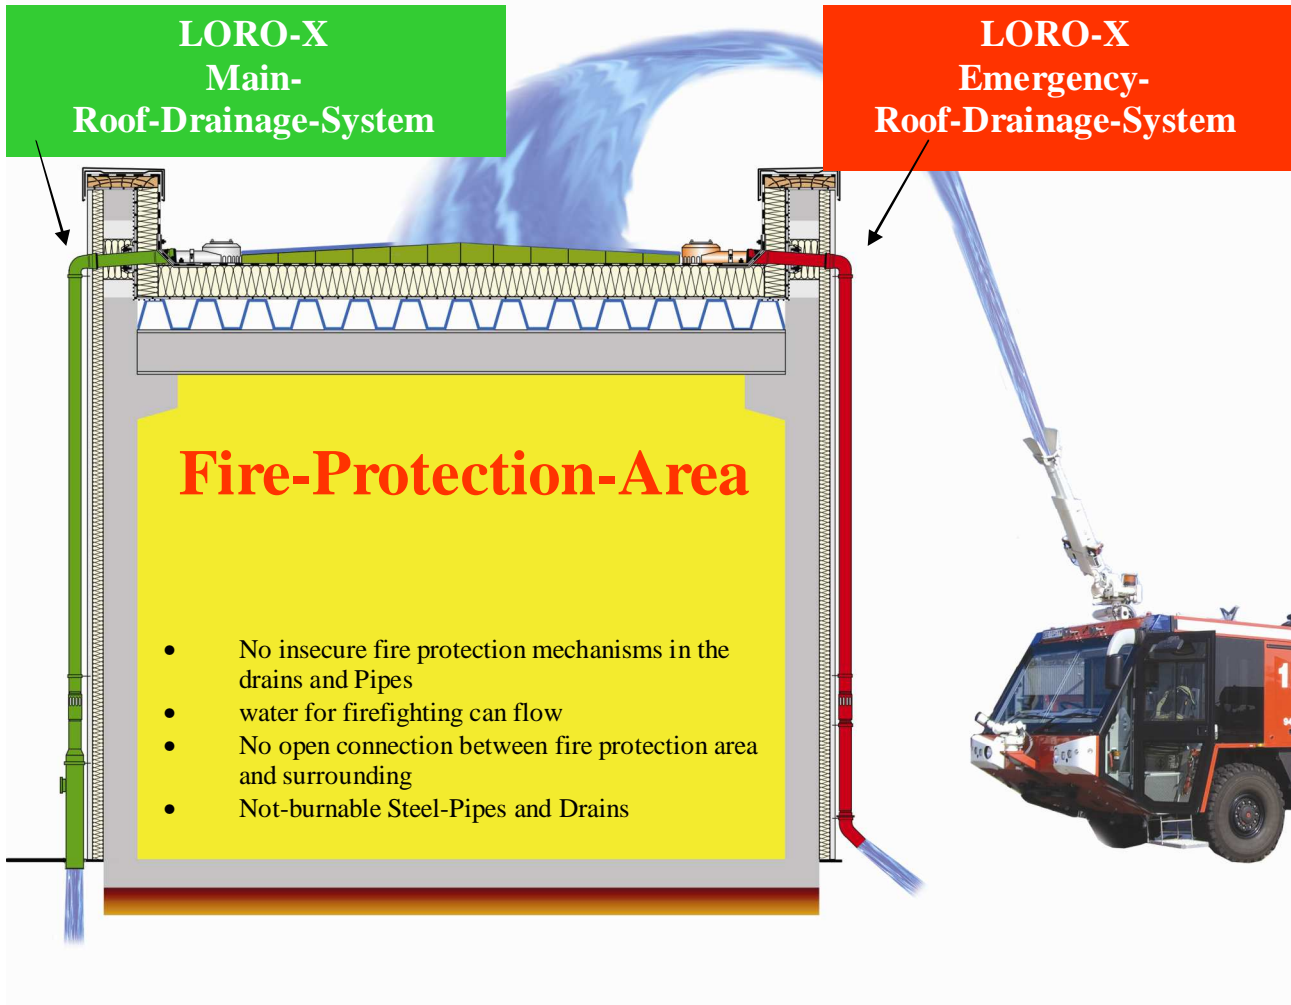

# LORO-X Scupper-Roofdrainage-Systems

**Without** penetrating the roof

Drains and Pipes **outside** the fire protection area

**Conventional Flat-Roof-Drainage:**

**With penetration of the Roof**

Drains and Pipes **inside** the Fire-Protection-Area